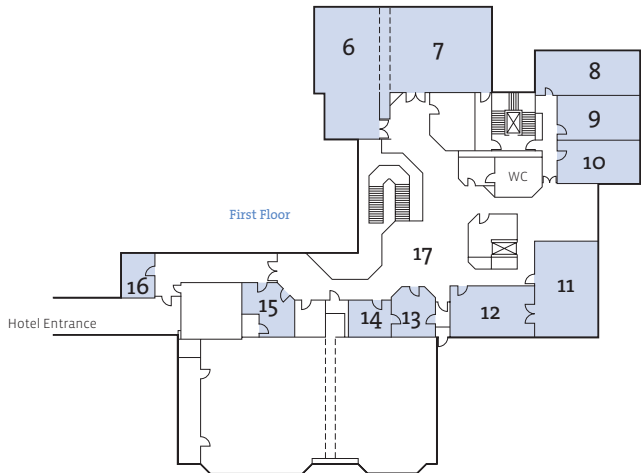

Sheraton München Arabellapark Hotel

Arabellastrasse 5, 81925 München, Deutschland/Germany  
 T +49 (0)89 9232 0 sheraton.com/arabellapark

Key

- Room 1+2: Cuvillies
- Room 1: Cuvillies I
- Room 2: Cuvillies II
- Room 3+4: Asam
- Room 3: Asam I
- Room 4: Asam II
- Room 5: Foyer I
- Room 6+7: Effner
- Room 6: Effner I
- Room 7: Effner II
- Room 8: Fischer
- Room 9: Gärtner
- Room 10: Bürklein
- Room 11: Holl
- Room 12: Klenze
- Room 13: Seidl
- Room 14: Viscardi
- Room 15: Zimmermann
- Room 16: Zuccalli
- Room 17: Foyer II

room types

GROUND FLOOR

**THE WESTIN**  
GRAND  
MÜNCHEN  
ARABELLAPARK

Key

- 1) Exhibition
- 2) Exhibition

## THE WESTIN – TERRACE FLOOR

room types

TERRACE FLOOR

**THE WESTIN**  
GRAND  
MÜNCHEN  
ARABELLAPARK

### Key

- 3) Sydney
- 4) Atlanta
- 5) Barcelona
- 6) Montreal
- 7) Rom
- 8) Athen

room types

GARDEN FLOOR

**THE WESTIN**  
GRAND  
MÜNCHEN  
ARABELLAPARK

Key

- 9) München
- 10) Garmisch
- 11) Partenkirchen
- 12) Calgary
- 13) Lillehammer
- 14) St. Moritz / Boardroom
- 15) Innsbruck / Boardroom
- 16) Lake Placid / Boardroom
- 17) Chamonix / Boardroom
- 18) Sapporo / Boardroom