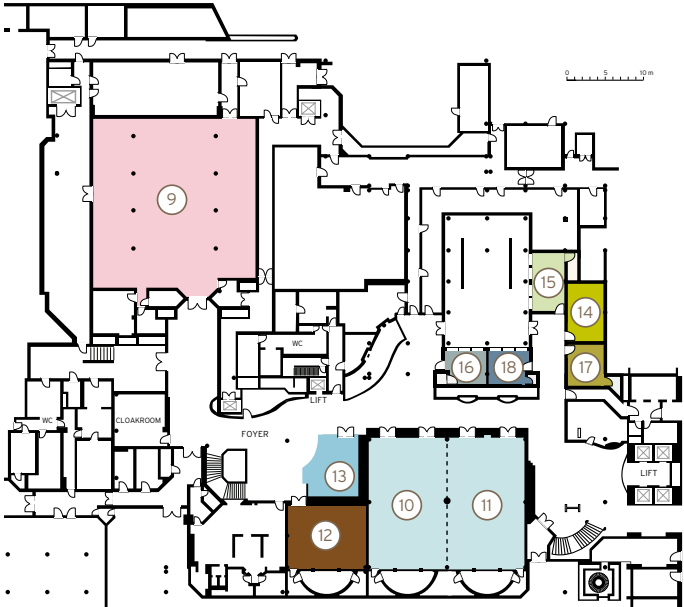

room types

GROUND FLOOR

**THE WESTIN**  
GRAND  
MÜNCHEN  
ARABELLAPARK

Key

- 1) Exhibition
- 2) Exhibition

## THE WESTIN – TERRACE FLOOR

room types

TERRACE FLOOR

**THE WESTIN**  
GRAND  
MÜNCHEN  
ARABELLAPARK

### Key

- 3) Sydney
- 4) Atlanta
- 5) Barcelona
- 6) Montreal
- 7) Rom
- 8) Athen

room types

GARDEN FLOOR

**THE WESTIN**  
GRAND  
MÜNCHEN  
ARABELLAPARK

Key

- 9) München
- 10) Garmisch
- 11) Partenkirchen
- 12) Calgary
- 13) Lillehammer
- 14) St. Moritz / Boardroom
- 15) Innsbruck / Boardroom
- 16) Lake Placid / Boardroom
- 17) Chamonix / Boardroom
- 18) Sapporo / Boardroom