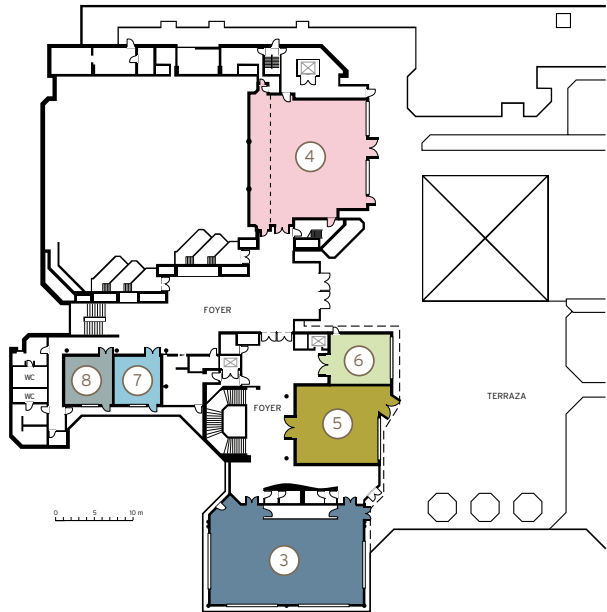

Sheraton München Arabellapark Hotel

Arabellastrasse 5, 81925 München, Deutschland/Germany  
 T +49 (0)89 9232 0 sheraton.com/arabellapark

Key

- Room 1+2: Cuvillies
- Room 1: Cuvillies I
- Room 2: Cuvillies II
- Room 3+4: Asam
- Room 3: Asam I
- Room 4: Asam II
- Room 5: Foyer I
- Room 6+7: Effner
- Room 6: Effner I
- Room 7: Effner II
- Room 8: Fischer
- Room 9: Gärtner
- Room 10: Bürklein
- Room 11: Holl
- Room 12: Klenze
- Room 13: Seidl
- Room 14: Viscardi
- Room 15: Zimmermann
- Room 16: Zuccalli
- Room 17: Foyer II

room types

GROUND FLOOR

**THE WESTIN**  
GRAND  
MÜNCHEN  
ARABELLAPARK

Key

- 1) Exhibition
- 2) Exhibition

## THE WESTIN – TERRACE FLOOR

room types

TERRACE FLOOR

**THE WESTIN**  
GRAND  
MÜNCHEN  
ARABELLAPARK

### Key

- 3) Sydney
- 4) Atlanta
- 5) Barcelona
- 6) Montreal
- 7) Rom
- 8) Athen

room types

GARDEN FLOOR

**THE WESTIN**  
GRAND  
MÜNCHEN  
ARABELLAPARK

Key

- 9) München
- 10) Garmisch
- 11) Partenkirchen
- 12) Calgary
- 13) Lillehammer
- 14) St. Moritz / Boardroom
- 15) Innsbruck / Boardroom
- 16) Lake Placid / Boardroom
- 17) Chamonix / Boardroom
- 18) Sapporo / Boardroom