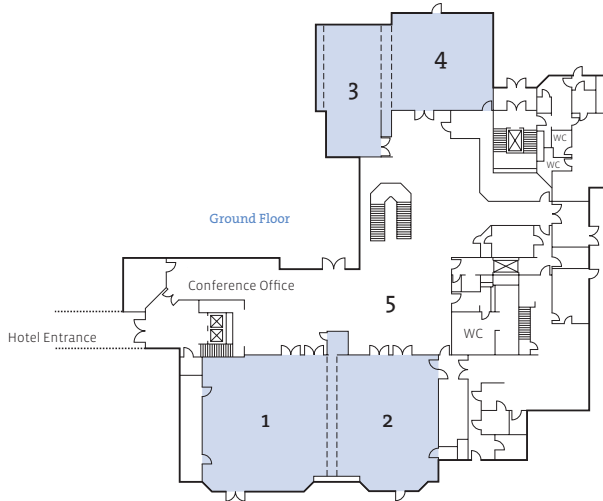

Sheraton München Arabellapark Hotel

Arabellastrasse 5, 81925 München, Deutschland/Germany  
 T +49 (0)89 9232 0 sheraton.com/arabellapark

Key

- Room 1+2: Cuvillies
- Room 1: Cuvillies I
- Room 2: Cuvillies II
- Room 3+4: Asam
- Room 3: Asam I
- Room 4: Asam II
- Room 5: Foyer I
- Room 6+7: Effner
- Room 6: Effner I
- Room 7: Effner II
- Room 8: Fischer
- Room 9: Gärtner
- Room 10: Bürklein
- Room 11: Holl
- Room 12: Klenze
- Room 13: Seidl
- Room 14: Viscardi
- Room 15: Zimmermann
- Room 16: Zuccalli
- Room 17: Foyer II

room types

GROUND FLOOR

**THE WESTIN**  
GRAND  
MÜNCHEN  
ARABELLAPARK

Key

- 1) Exhibition
- 2) Exhibition

## THE WESTIN – TERRACE FLOOR

room types

TERRACE FLOOR

**THE WESTIN**  
GRAND  
MÜNCHEN  
ARABELLAPARK

### Key

- 3) Sydney
- 4) Atlanta
- 5) Barcelona
- 6) Montreal
- 7) Rom
- 8) Athen

room types

GARDEN FLOOR

**THE WESTIN**  
GRAND  
MÜNCHEN  
ARABELLAPARK

Key

- 9) München
- 10) Garmisch
- 11) Partenkirchen
- 12) Calgary
- 13) Lillehammer
- 14) St. Moritz / Boardroom
- 15) Innsbruck / Boardroom
- 16) Lake Placid / Boardroom
- 17) Chamonix / Boardroom
- 18) Sapporo / Boardroom