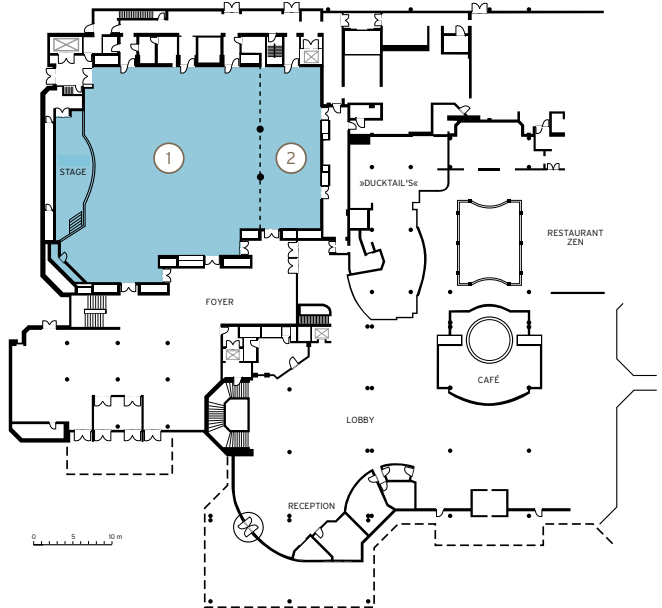

Sheraton München Arabellapark Hotel

Arabellastrasse 5, 81925 München, Deutschland/Germany  
 T +49 (0)89 9232 0 sheraton.com/arabellapark

Key

- Room 1+2: Cuvillies
- Room 1: Cuvillies I
- Room 2: Cuvillies II
- Room 3+4: Asam
- Room 3: Asam I
- Room 4: Asam II
- Room 5: Foyer I
- Room 6+7: Effner
- Room 6: Effner I
- Room 7: Effner II
- Room 8: Fischer
- Room 9: Gärtner
- Room 10: Bürklein
- Room 11: Holl
- Room 12: Klenze
- Room 13: Seidl
- Room 14: Viscardi
- Room 15: Zimmermann
- Room 16: Zuccalli
- Room 17: Foyer II

room types

GROUND FLOOR

**THE WESTIN**  
GRAND  
MÜNCHEN  
ARABELLAPARK

Key

- 1) Exhibition
- 2) Exhibition

## THE WESTIN – TERRACE FLOOR

room types

TERRACE FLOOR

**THE WESTIN**  
GRAND  
MÜNCHEN  
ARABELLAPARK

### Key

- 3) Sydney
- 4) Atlanta
- 5) Barcelona
- 6) Montreal
- 7) Rom
- 8) Athen

room types

GARDEN FLOOR

**THE WESTIN**  
GRAND  
MÜNCHEN  
ARABELLAPARK

Key

- 9) München
- 10) Garmisch
- 11) Partenkirchen
- 12) Calgary
- 13) Lillehammer
- 14) St. Moritz / Boardroom
- 15) Innsbruck / Boardroom
- 16) Lake Placid / Boardroom
- 17) Chamonix / Boardroom
- 18) Sapporo / Boardroom